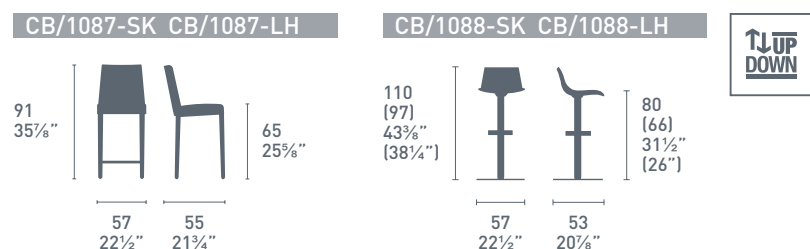

NOTE
CB/1084 - CB/1087 - CB/1088 -
CB/1111 - CB/624 solo/only P77

New York
CB/1022-V
P15 / S0B
Sedia / Chair

New York