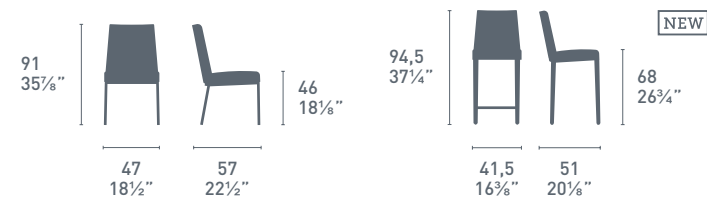

CB/1462 CB/1462-SK CB/1909-SK