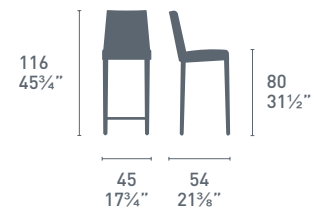

CB/1279

P16	G8R	P94	G8K	P132	G8K	P132	G8Q	Ekos
P128	G8J	P128	G8K	P128	G8L	P128	G8Q	Ekos
P201	G8J	P201	G8K	P201	G8L	P201	G8Q	Ekos

NOTE
CB/1279
solo/only P128-G8J