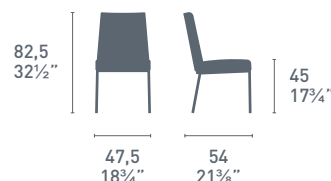

CB/1486

CB/1485

CB/1487

NOTE

P15L solo/only CB/1486
P837-P799 solo/only CB/1486

Jam W