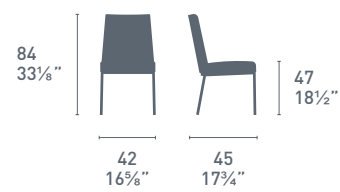

CB/1320

CB/1329

CB/1433

CB/1693

CB/1692

CB/1691

CB/1320 CB/1329 CB/1433

Ekos

CB/1693 CB/1692 CB/1691

Ace