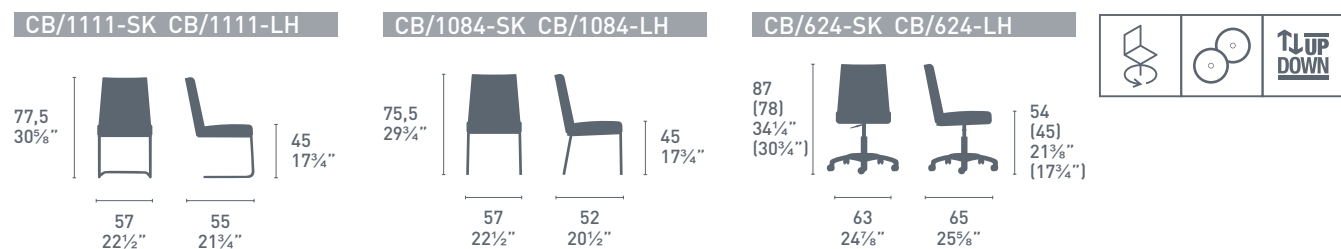

NOTE
CB/1084 - CB/1087 - CB/1088 -
CB/1111 - CB/624 solo/only P77

New York
CB/1022-V
P15 / S0B
Sedia / Chair

New York