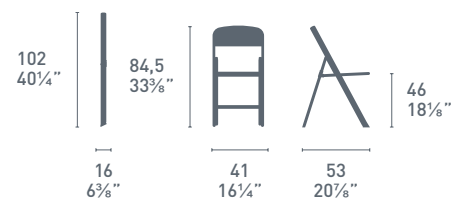

CB/1395

P77

460

Net

AJ0

AJ9

Net Tarifa