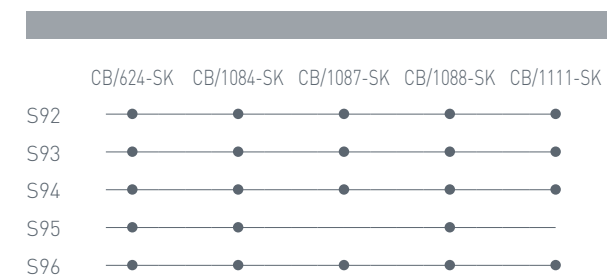

NOTE
CB/1084 - CB/1087 - CB/1088 -
CB/1111 - CB/624 solo/only P77