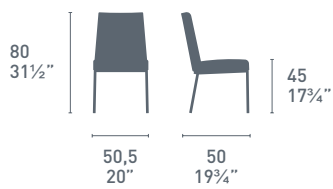

# Amsterdam

Amsterdam CB/1286-LH  
P77 / 683  
Sedia / Chair  
Amsterdam CB/1287-LH  
P77 / 683  
Poltrona / Armchair  
Gate CB/4088-MV  
P77 / P321  
Tavolo / Table

CB/1042

P94

P100

P900

P942

>PP<