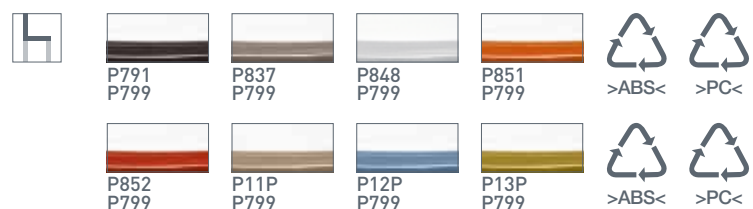

Jam CB/1035  
P77 / P799-P791  
Sgabello / Stool

Jam

CB/1486

CB/1485

CB/1487

NOTE

P15L solo/only CB/1486  
 P837-P799 solo/only CB/1486