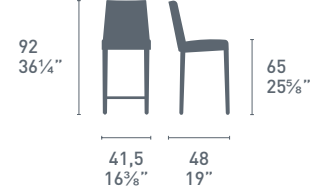

CB/1320

CB/1329

CB/1433

CB/1693

CB/1692

CB/1691

CB/1320 CB/1329 CB/1433

Ekos

CB/1693 CB/1692 CB/1691

Ace