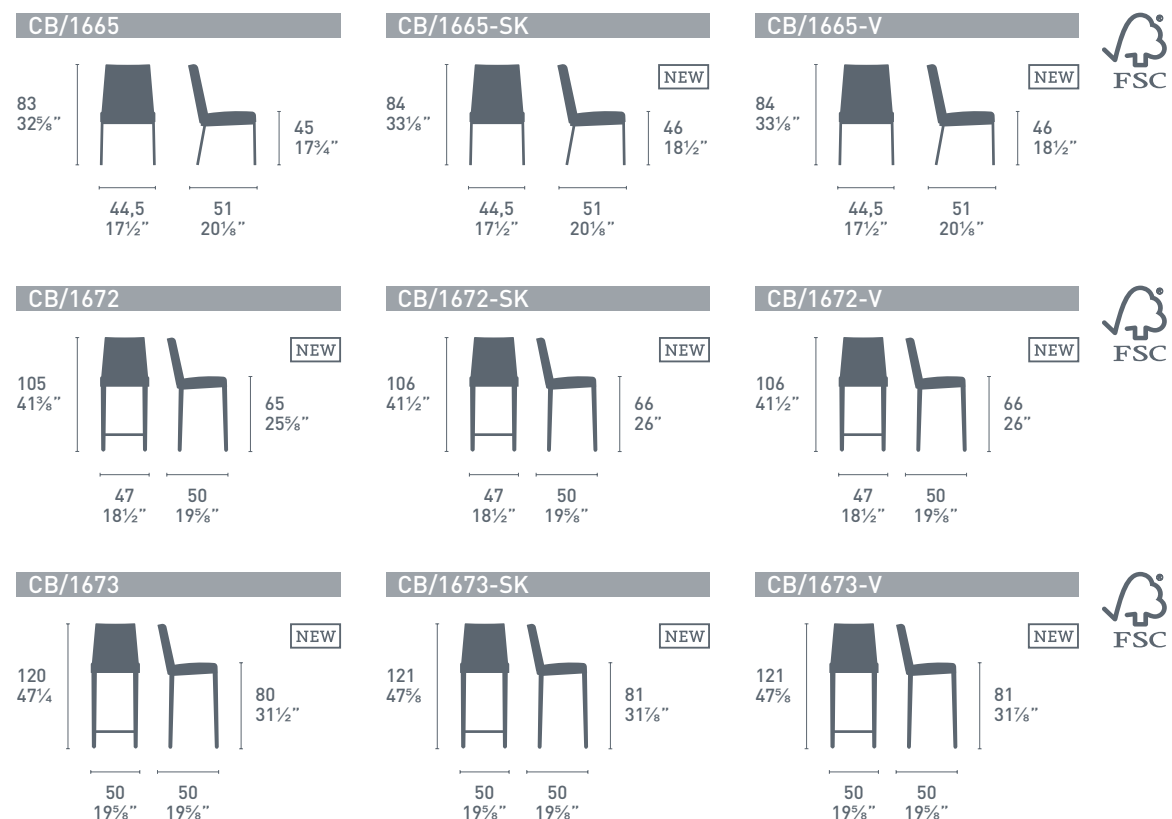

NOTE
P15L solo/only
CB/1665 CB/1665-SK CB/1665-V

>PP<

Skuba

Vintage

Academy W

Academy W CB/1665
P02 / P100
Sedia / Chair
Academy W CB/1673-SK
P132 / S99
Academy W CB/1672-V
P19W / S0B
Sgabello / Stool