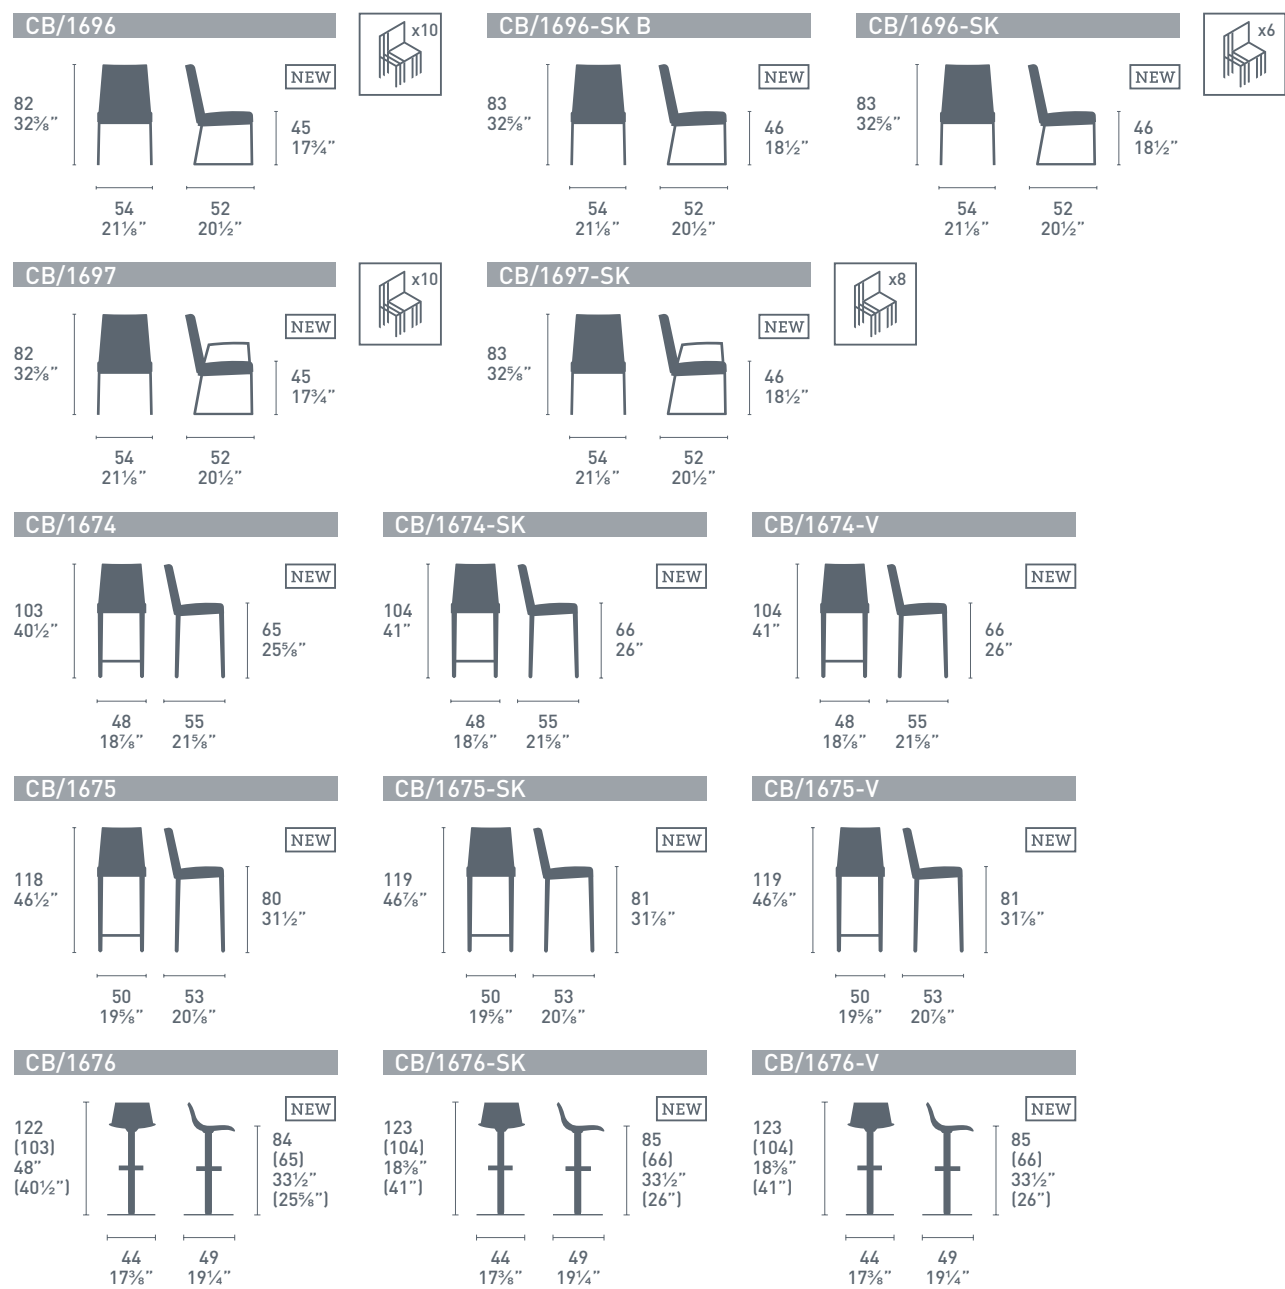

# Academy

new

**NOTE**  
Per le combinazioni disponibili consultare il listino prezzi.  
Please check all available combinations in the price list.

Academy CB/1663-SK  
P139 / S99  
Academy CB/1663-V  
P15 / S0A  
Academy CB/1664  
P176 / P900  
Sedia / Chair