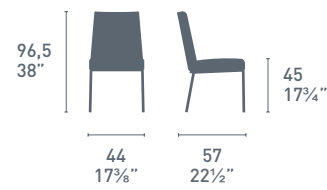

CB/1651

CB/1279

P16	G8R	P94	G8K	P132	G8K	P132	G8Q	Ekos
P128	G8J	P128	G8K	P128	G8L	P128	G8Q	Ekos
P201	G8J	P201	G8K	P201	G8L	P201	G8Q	Ekos

NOTE
CB/1279
solo/only P128-G8J

Cometa