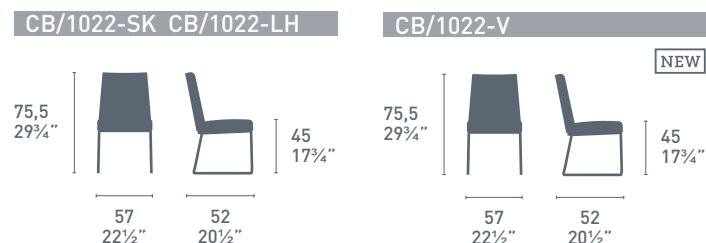

NOTE
CB/1084 - CB/1087 - CB/1088 -
CB/1111 - CB/624 solo/only P77

New York
CB/1022-V
P15 / S0B
Sedia / Chair

New York