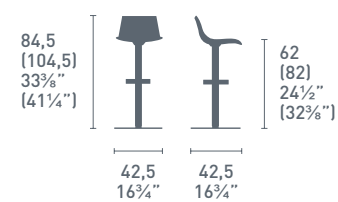

CB/1345-LH

Egg