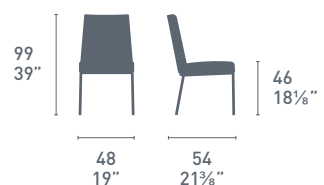

CB/1280

						Ekos
P128	G8J	P128	G8L	P128	G8Q	NEW
						Ekos
P201	G8J	P201	G8L	P201	G8Q	NEW