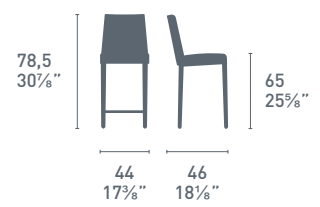

CB/1541

P02

P128

P132

P201

P94

P266

P296

P848

>SAN<

P851

P852

P799

>SAN<

Led W