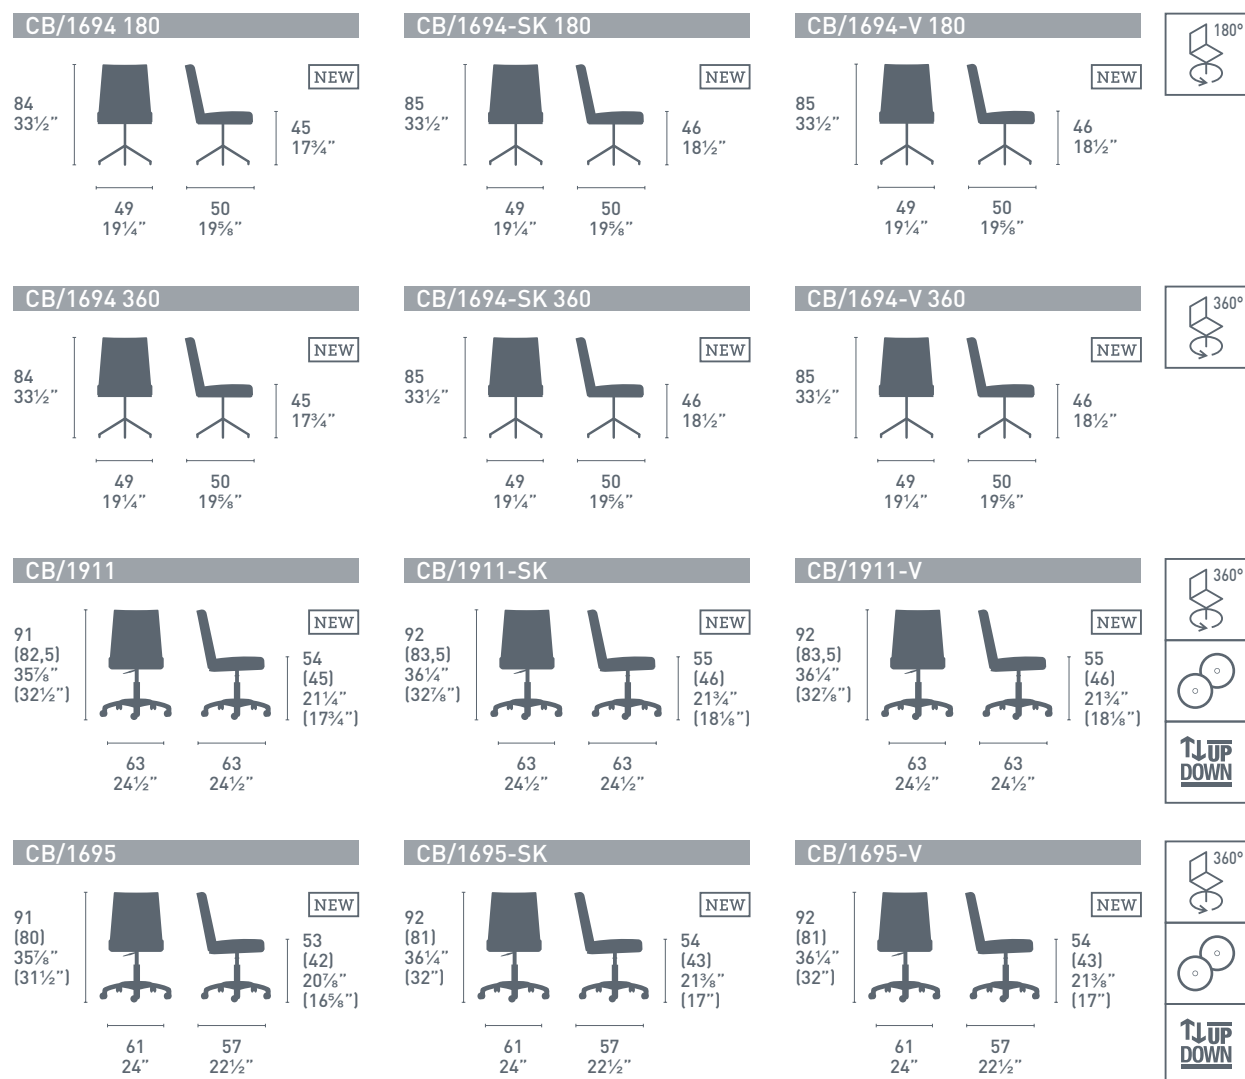

Academy CB/1694 180
P15 / P98
Academy CB/1694 180-SK
P74 / S95
Academy CB/1695-V
P74 / S0C
Sedia / Chair