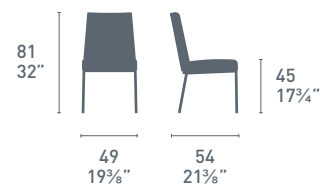

CB/1507

CB/1541

P02

P128

P132

P201

P94

P266

P296

P848

>SAN<

P851

P852

P799

>SAN<

Led W