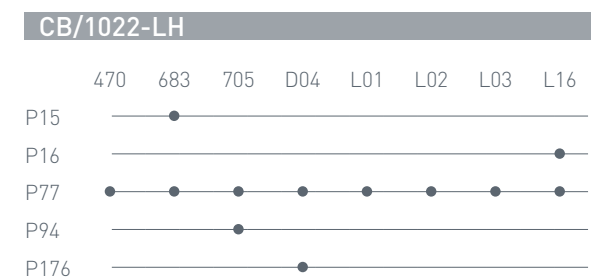

# Neon

Neon CB/1313  
P94  
Sedia / Chair  
Cocktail CB/4759  
P15 / P421  
Tavolo / Table

**NOTE**  
CB/1084 - CB/1087 - CB/1088 -  
CB/1111 - CB/624 solo/only P77

New York  
CB/1022-V  
P15 / S0B  
Sedia / Chair