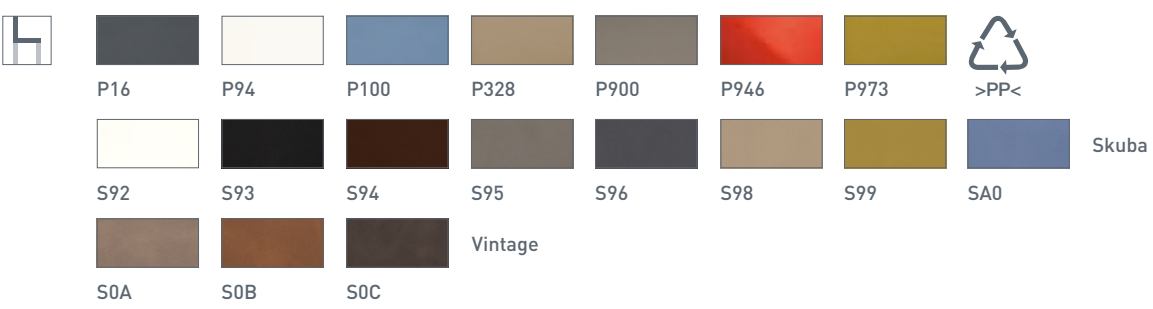

NOTE
P95 solo/only
CB/1676 CB/1676-sk CB/1676-V

Skuba