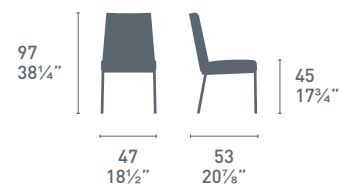

CB/1243

Denmark

Denmark CB/1243
P128 / G8J
Sedia / Chair
Fly CB/4702-Q
P128 / G8Q
Tavolo / Table