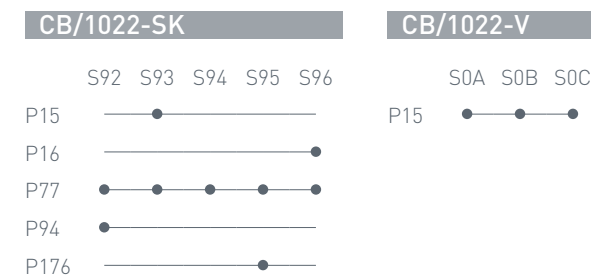

# Neon

Neon CB/1313  
P94  
Sedia / Chair  
Cocktail CB/4759  
P15 / P421  
Tavolo / Table

**NOTE**  
CB/1084 - CB/1087 - CB/1088 -  
CB/1111 - CB/624 solo/only P77

New York  
CB/1022-V  
P15 / S0B  
Sedia / Chair