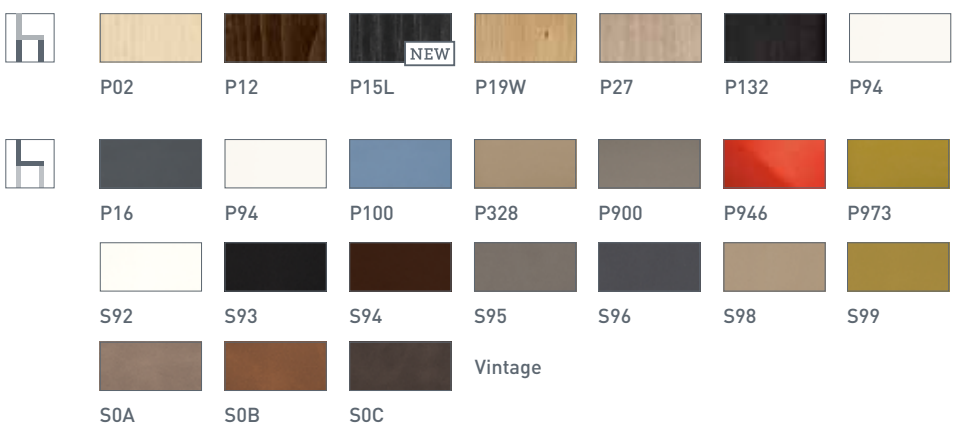

NOTE
P15L solo/only
CB/1665 CB/1665-SK CB/1665-V

>PP<

Skuba

Vintage

Academy W

Academy W CB/1665
P02 / P100
Sedia / Chair
Academy W CB/1673-SK
P132 / S99
Academy W CB/1672-V
P19W / S0B
Sgabello / Stool