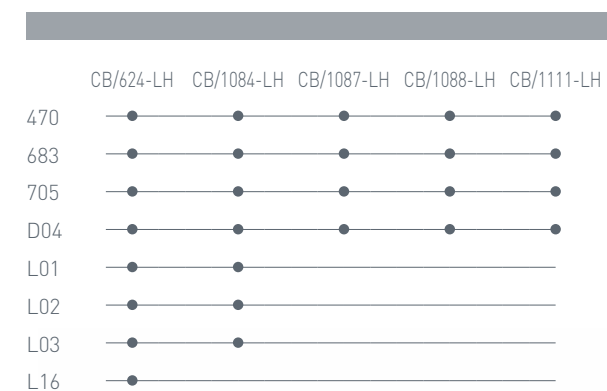

NOTE
CB/1084 - CB/1087 - CB/1088 -
CB/1111 - CB/624 solo/only P77