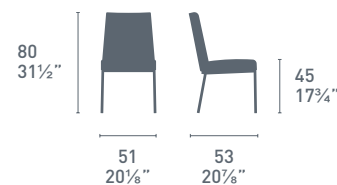

CB/1298-I

	P77	P94	P95
CB/1298	●	●	●
CB/1298-I	●	●	●
CB/1405	●	●	●
CB/1427	●	●	●
CB/1428	●	●	●

Led