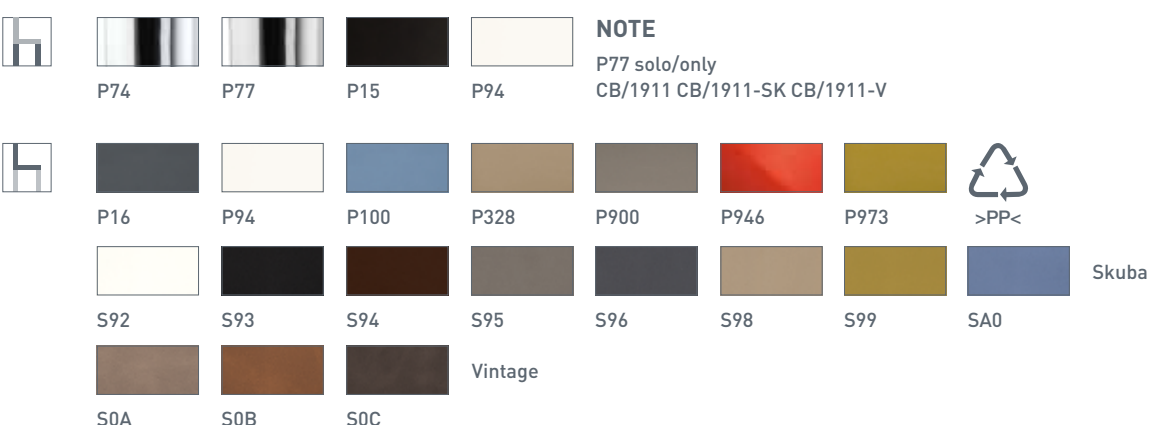

Academy CB/1694 180
P15 / P98
Academy CB/1694 180-SK
P74 / S95
Academy CB/1695-V
P74 / S0C
Sedia / Chair