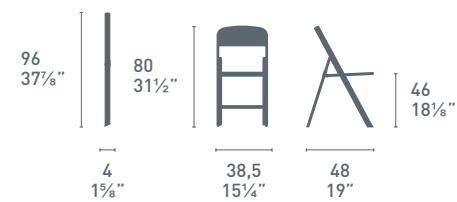

CB/208

P02

P87

P128

CB/508 HOOK

HOOK

gancio da fissare a muro
con tasselli per appendere
n. 4 sedie Olivia

to be fitted with dowels
to the wall to hold
n. 4 Olivia chairs

Olivia