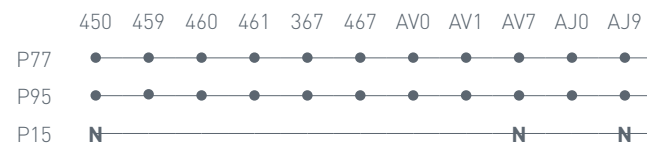

# Ace Soft

Ace Soft CB/1667  
P94 / G8K  
Sedia / Chair  
Eminence CB/4724-M  
P94 / P94 / P17W  
Tavolo / Table

CB/93

CB/57

CB/321 AIR RACE

CB/93

CB/57

CB/321