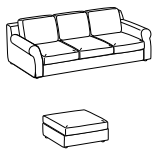

3-er maxi sofa  
W 248 x D 101 x H 81  
Fabric Dress 03  
Piping fabric Dress 01  
Pouff W 101 x D 101 x H 44 - fabric Dress 03  
Abs feet in wengé finish

> **Abby**

Divano 3p maxi  
L 248 x P 101 x H 81  
Tessuto Dress 03  
Bordo tessuto Dress 01  
Pouff L 101 x P 101 x H 44 - tessuto Dress 03  
Piedini in abs finitura wengé