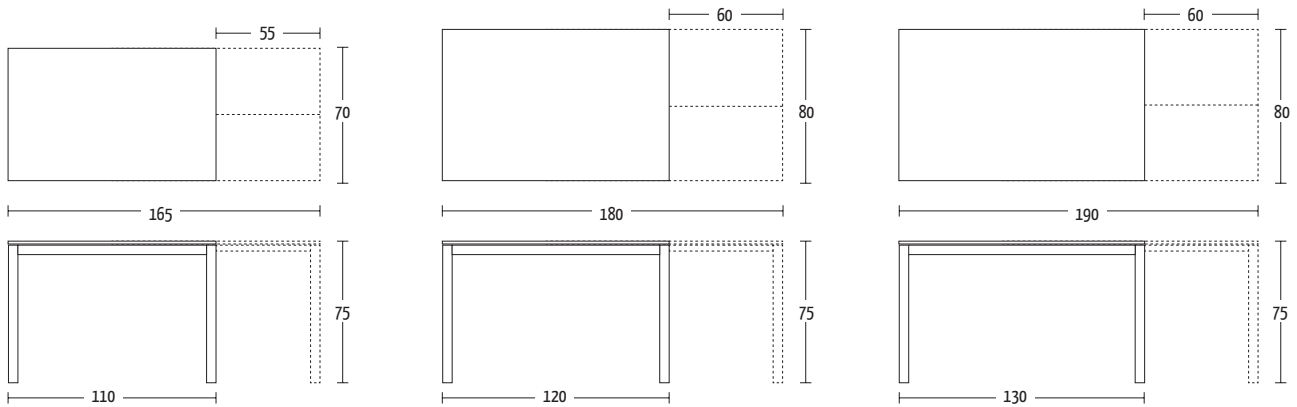

STORM

Design Altacom

ALTACOM

Misure (cm)

Finiture | Finitions | Finishes

Nobilitato | Mélamine | Melamine

N05 Bianco matrix
N20 Natural halifax oak
N21 Pino jackson
N23 Cemento
N24 Ardesia
N25 Vintage chiaro
N30 Morera
N33 Resina silver
N34 Resina grigio cenere
N35 Rovere nodato caramel
N36 Olmo moka