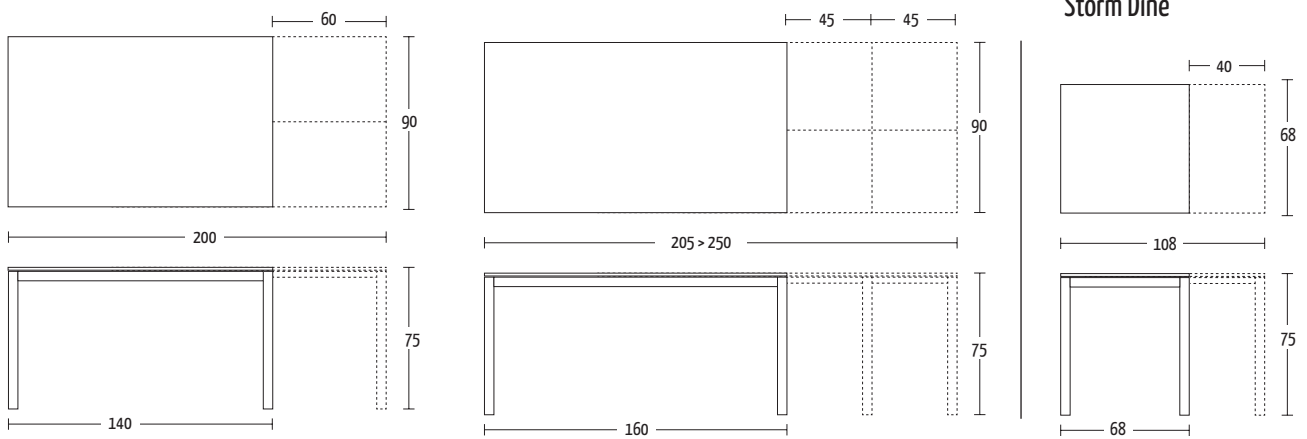

STORM

Design Altacom

ALTACOM

Misure (cm)

Finiture | Finitions | Finishes

Nobilitato | Mélamine | Melamine

N05 Bianco matrix
N20 Natural halifax oak
N21 Pino jackson
N23 Cemento
N24 Ardesia
N25 Vintage chiaro
N30 Morera
N33 Resina silver
N34 Resina grigio cenere
N35 Rovere nodato caramel
N36 Olmo moka